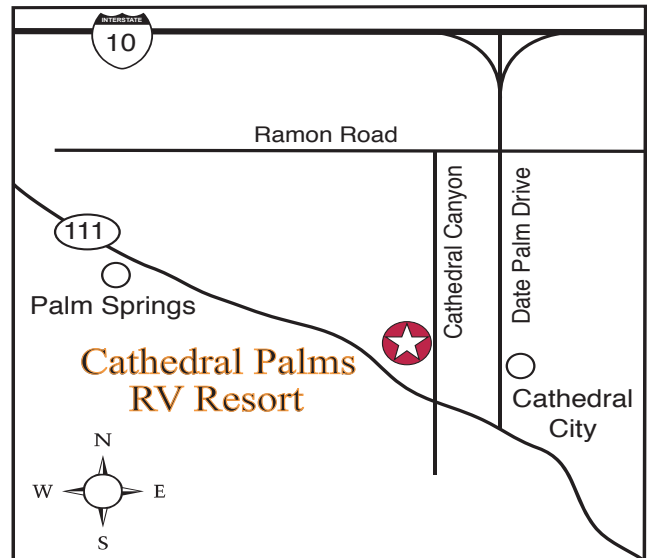

## *Driving Directions*

From I-10, exit Date Palm and go south to Ramon Road. Turn right and go to Cathedral Canyon Drive and turn left. Resort is about one mile on the right

- **Adjoins Cathedral Canyon Golf and Tennis Club**
- **Bicycle and Walking Trails**
- **Indian Gaming Casinos**
- **World Class Shopping**
  - **Movie Theaters**
  - **Restaurants**